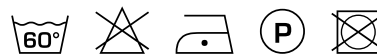

Industrial washing instructions